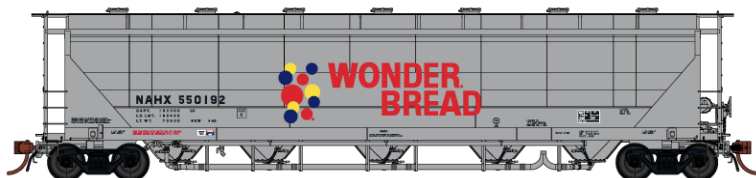

# The PD5000 Covered Hopper

**MSRP CDN \$77.99 USD \$57.99**

**PURCHASE 4 OR MORE CARS AND GET 10% OFF.**

NACC Wonderbread/Hostess: Version V01G, Phase 1, Era: 1982+

\*Each Logo Is On One Side Of The Car\*