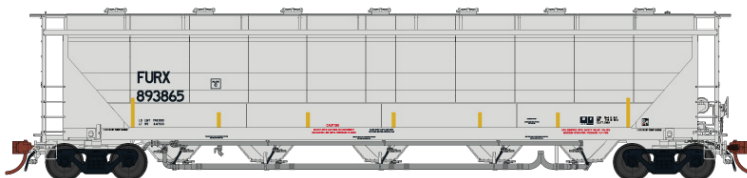

Thrall FURX: Version V02A, Phase 2, Era: 2010+

SKU #	Car #	QTY
870409-01	THRALL FURX_Repaint 893865	
870409-02	THRALL FURX_Repaint 893868	
870409-03	THRALL FURX_Repaint 893909	

PRAIRIE SHADOWS

Model Railway Co.

Like us on Facebook!

Click Here To Shop

www.prairieshadows.com • info@prairieshadows.com • 204-803-7448