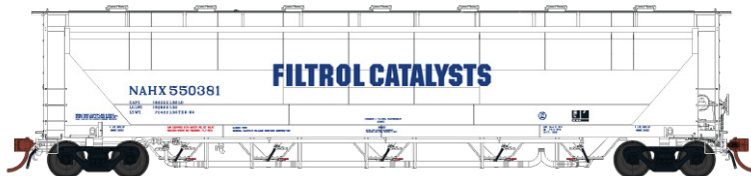

NACC Filtrol: Version V01G, Phase 3, Era: 1984+

SKU #	Car #	QTY
870405-01	NACC NAHX_Filtrol 550364	
870405-02	NACC NAHX_Filtrol 550380	
870405-03	NACC NAHX_Filtrol 550381	

PRAIRIE SHADOWS

Model Railway Co.

Like us on Facebook!

Click Here To Shop

www.prairieshadows.com • info@prairieshadows.com • 204-803-7448