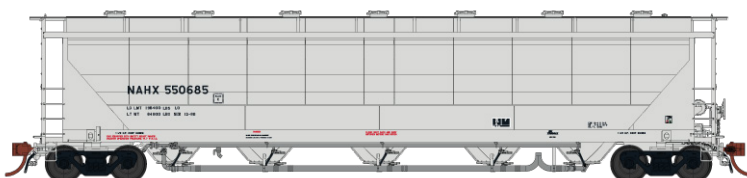

# The PD5000 Covered Hopper

**MSRP CDN \$77.99 USD \$57.99**

**PURCHASE 4 OR MORE CARS AND GET 10% OFF.**

NACC Wonderbread/Hostess: Version V01G, Phase 1, Era: 1982+

\*Each Logo Is On One Side Of The Car\*