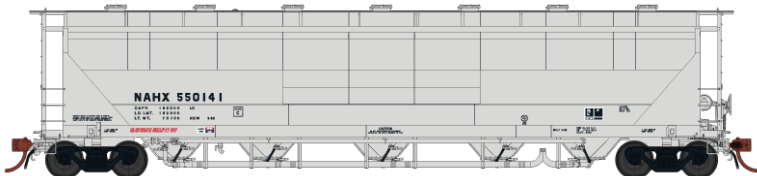

# The PD5000 Covered Hopper

**MSRP CDN \$77.99 USD \$57.99**

**PURCHASE 4 OR MORE CARS AND GET 10% OFF.**

NACC NAHX Early Jane: Version V01B, Phase 1, Era: 1989+

SKU #	Car #	QTY
870401-01	NACC NAHX Jane_Early 550141	
870401-02	NACC NAHX Jane_Early 550276	
870401-03	NACC NAHX Jane_Stencil 550112	
870401-04	NACC NAHX Jane_Stencil 550142	